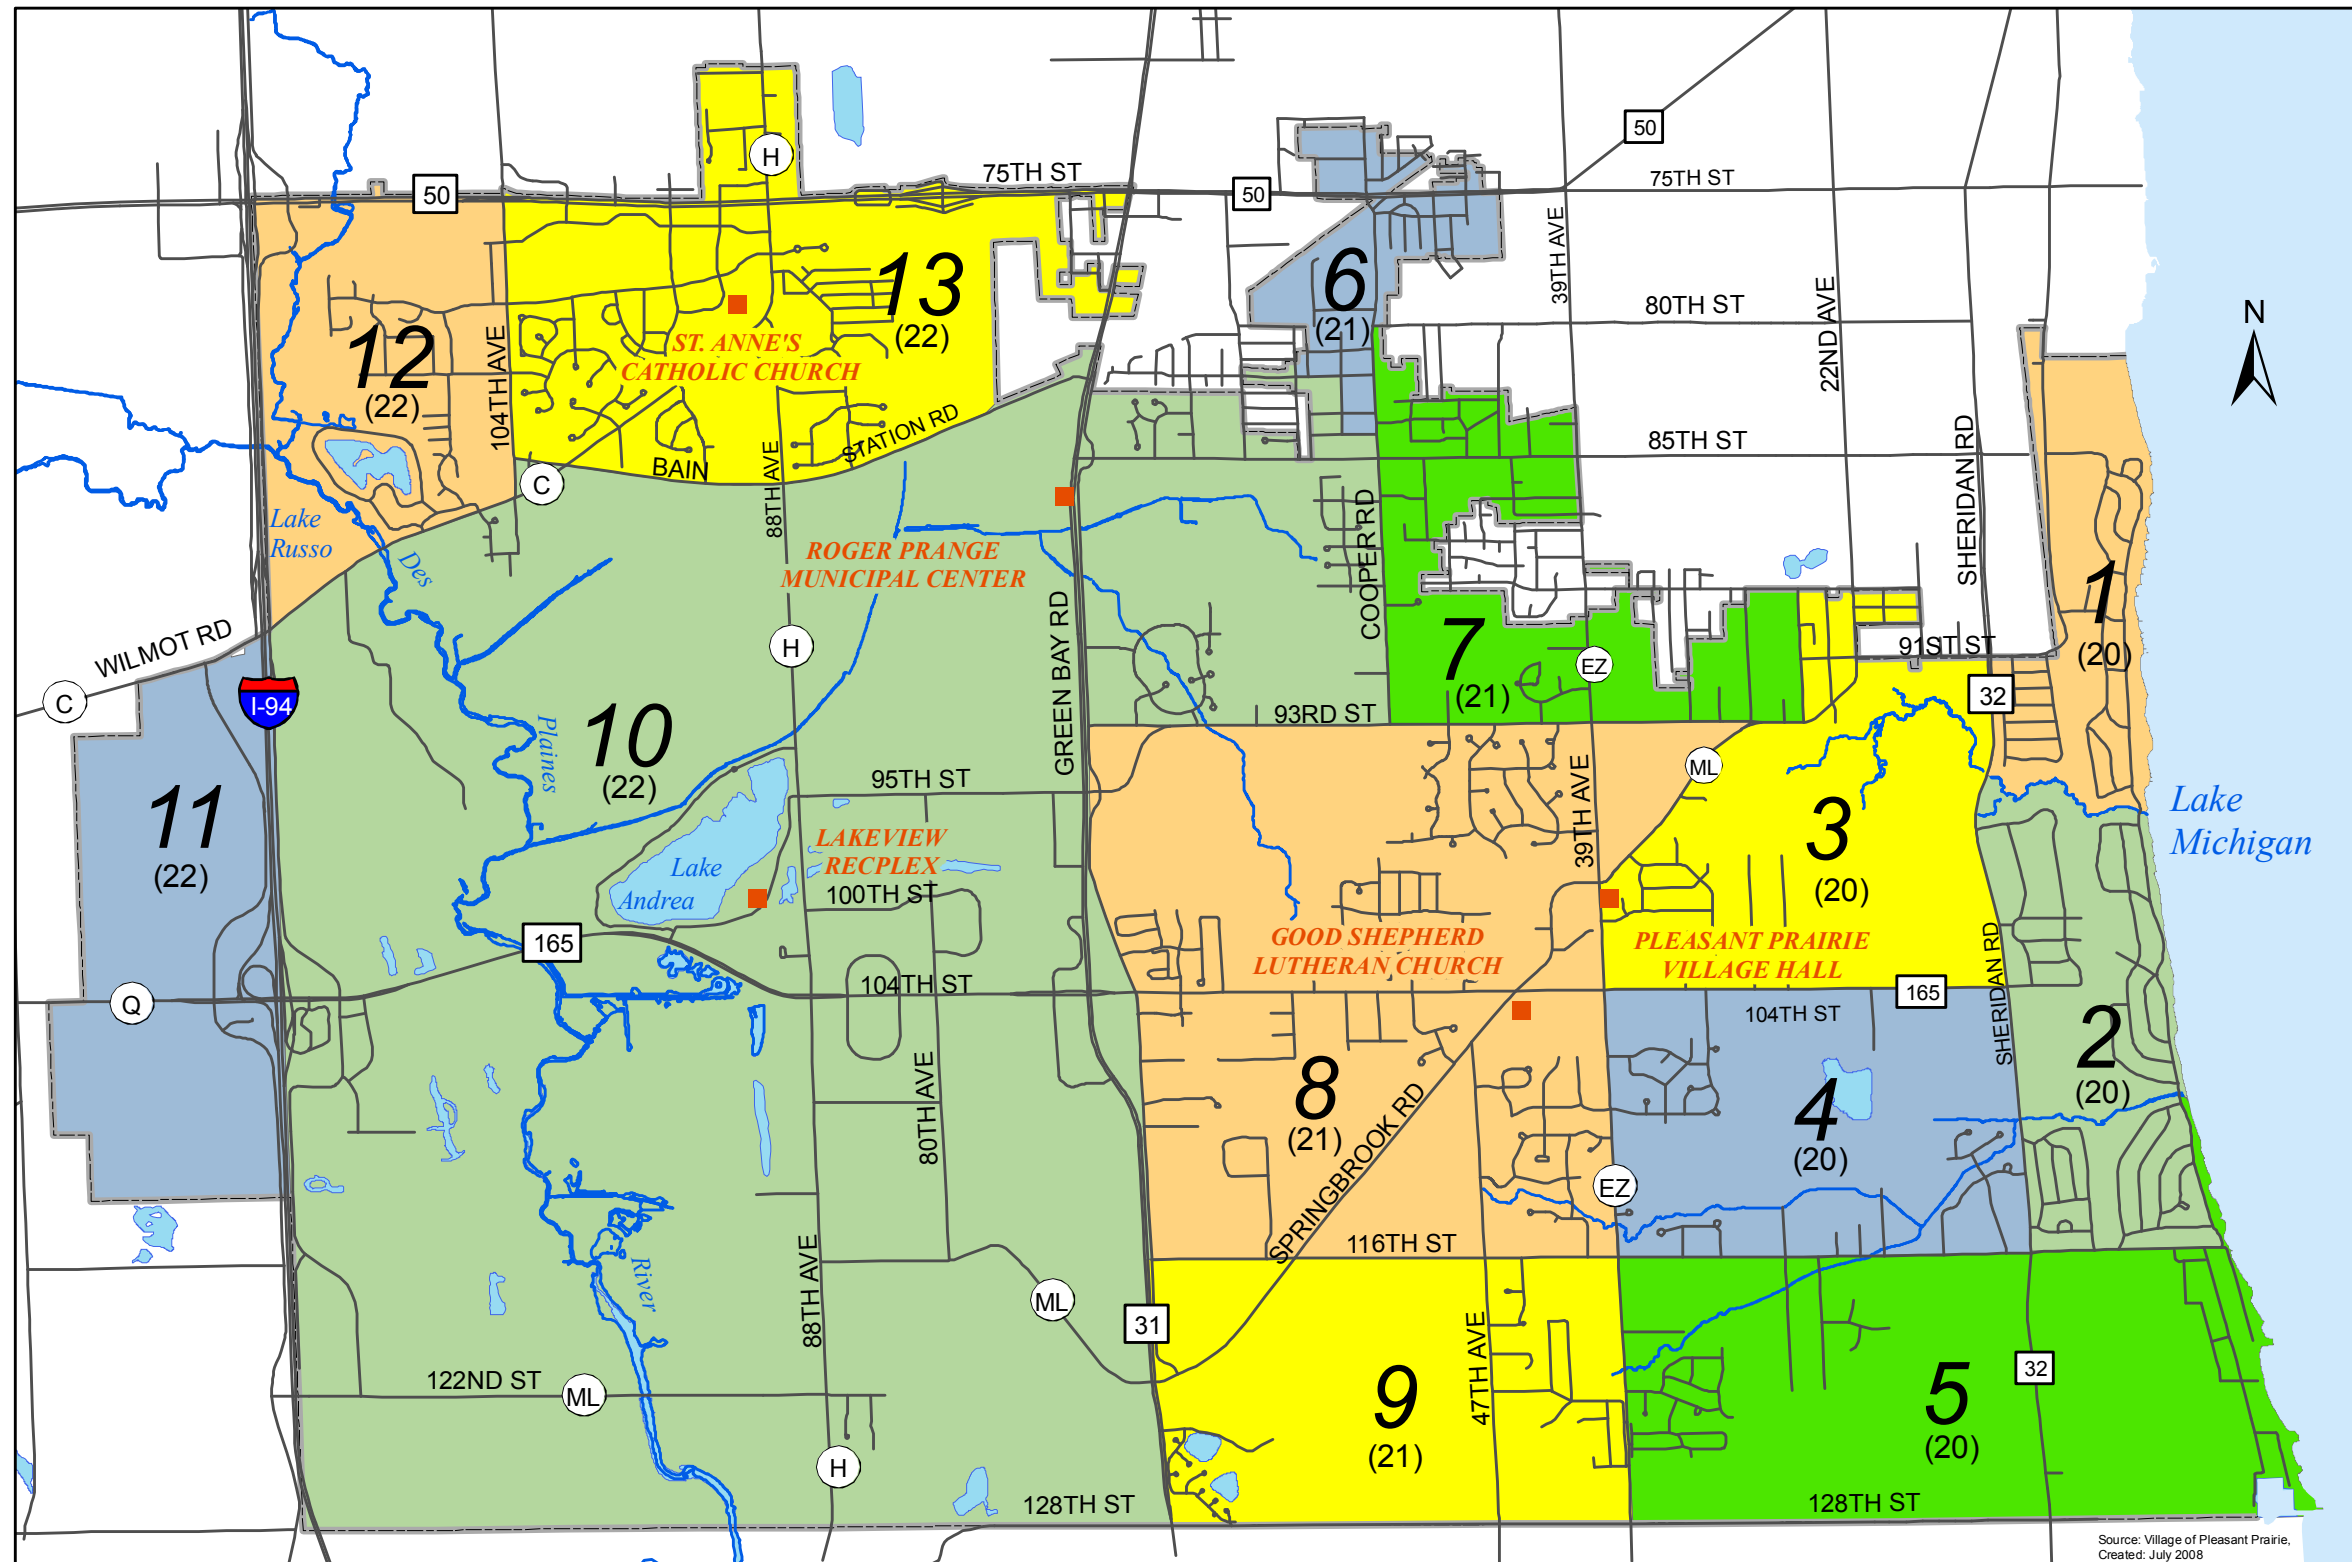

# PLEASANT PRAIRIE VOTING WARDS

ADOPTED BY THE VILLAGE BOARD ON JULY 2, 2001

EFFECTIVE JANUARY 1, 2002

## POLLING PLACES

WARDS 1, 2, 3 - VILLAGE HALL

WARDS 4, 5 - GOOD SHEPHERD LUTHERAN CHURCH

WARDS 6, 7 - ROGER PRANGE MUNICIPAL CENTER

WARDS 8, 9, 10, 11 - LAKEVIEW RECPLX

WARDS 12, 13 - ST. ANNE'S CATHOLIC CHURCH

**3** Ward Number  
 (21) County Supervisory District Number

— Pleasant Prairie Village Boundary

Source: Village of Pleasant Prairie, Created: July 2008