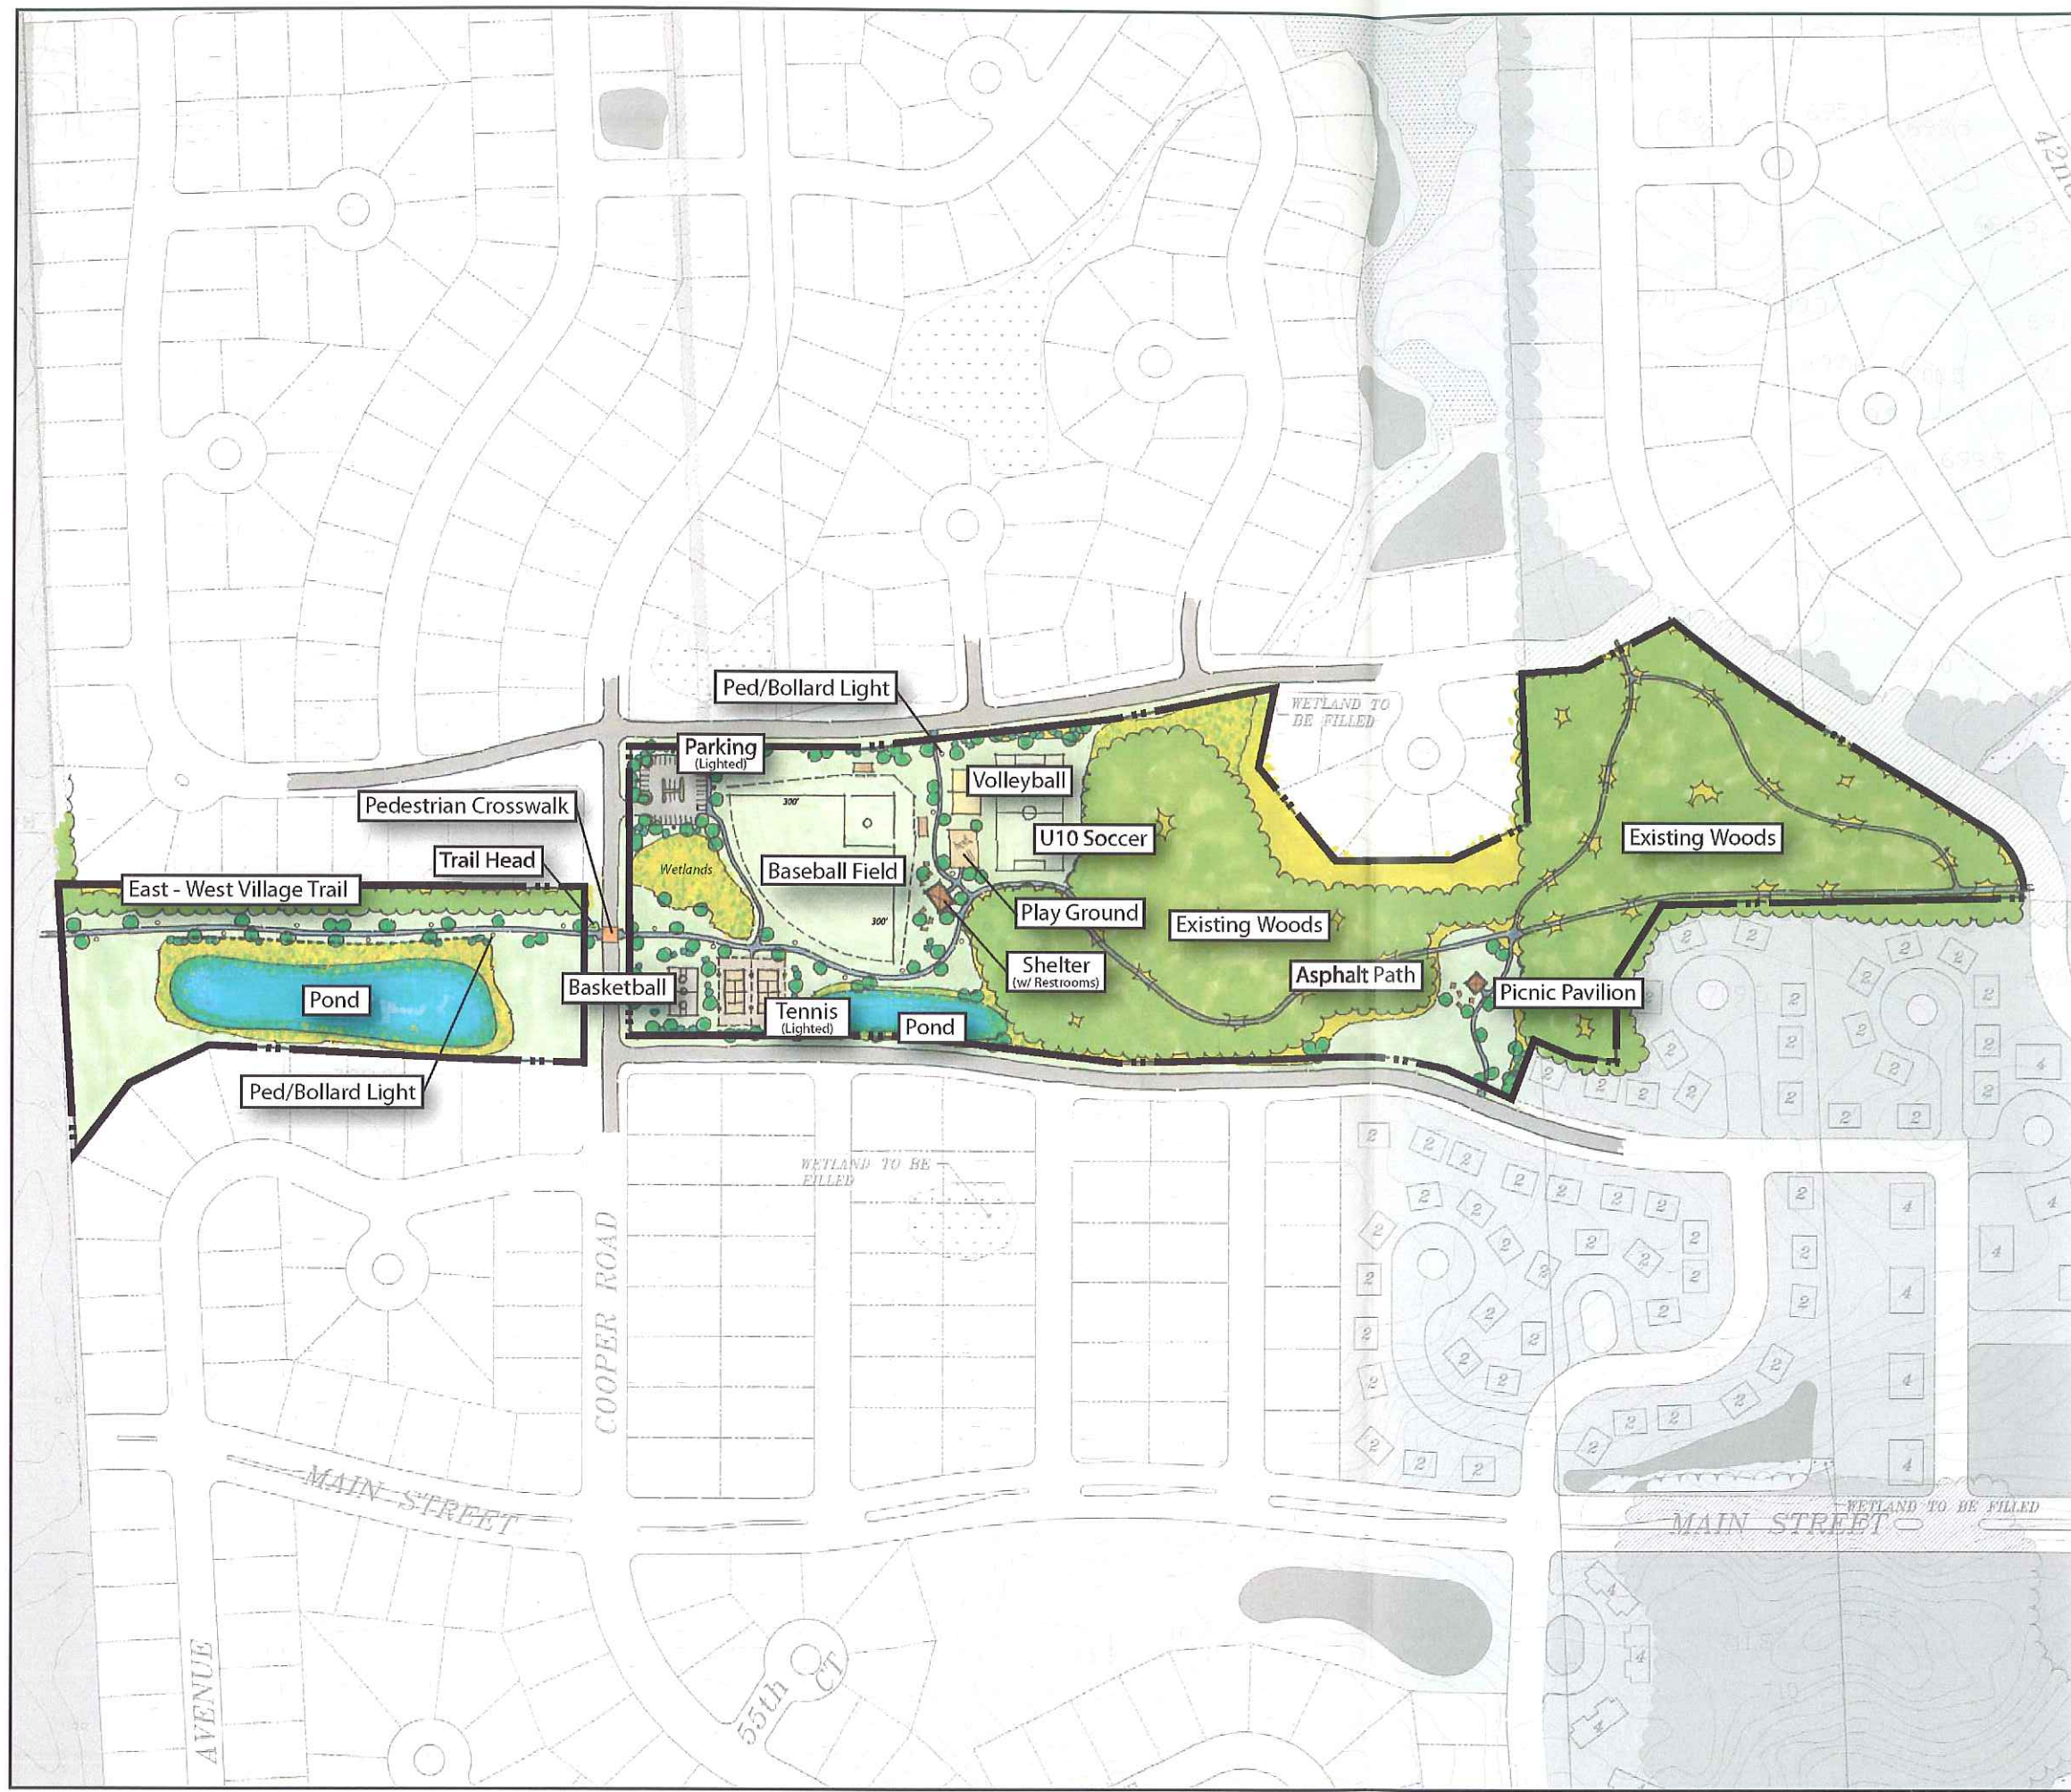

January 10, 2006

33.9 Total Acres

Village Green Park Concept Plan

Village of
Pleasant Prairie, WI
2006 Park and Open Space Plan

Map 6