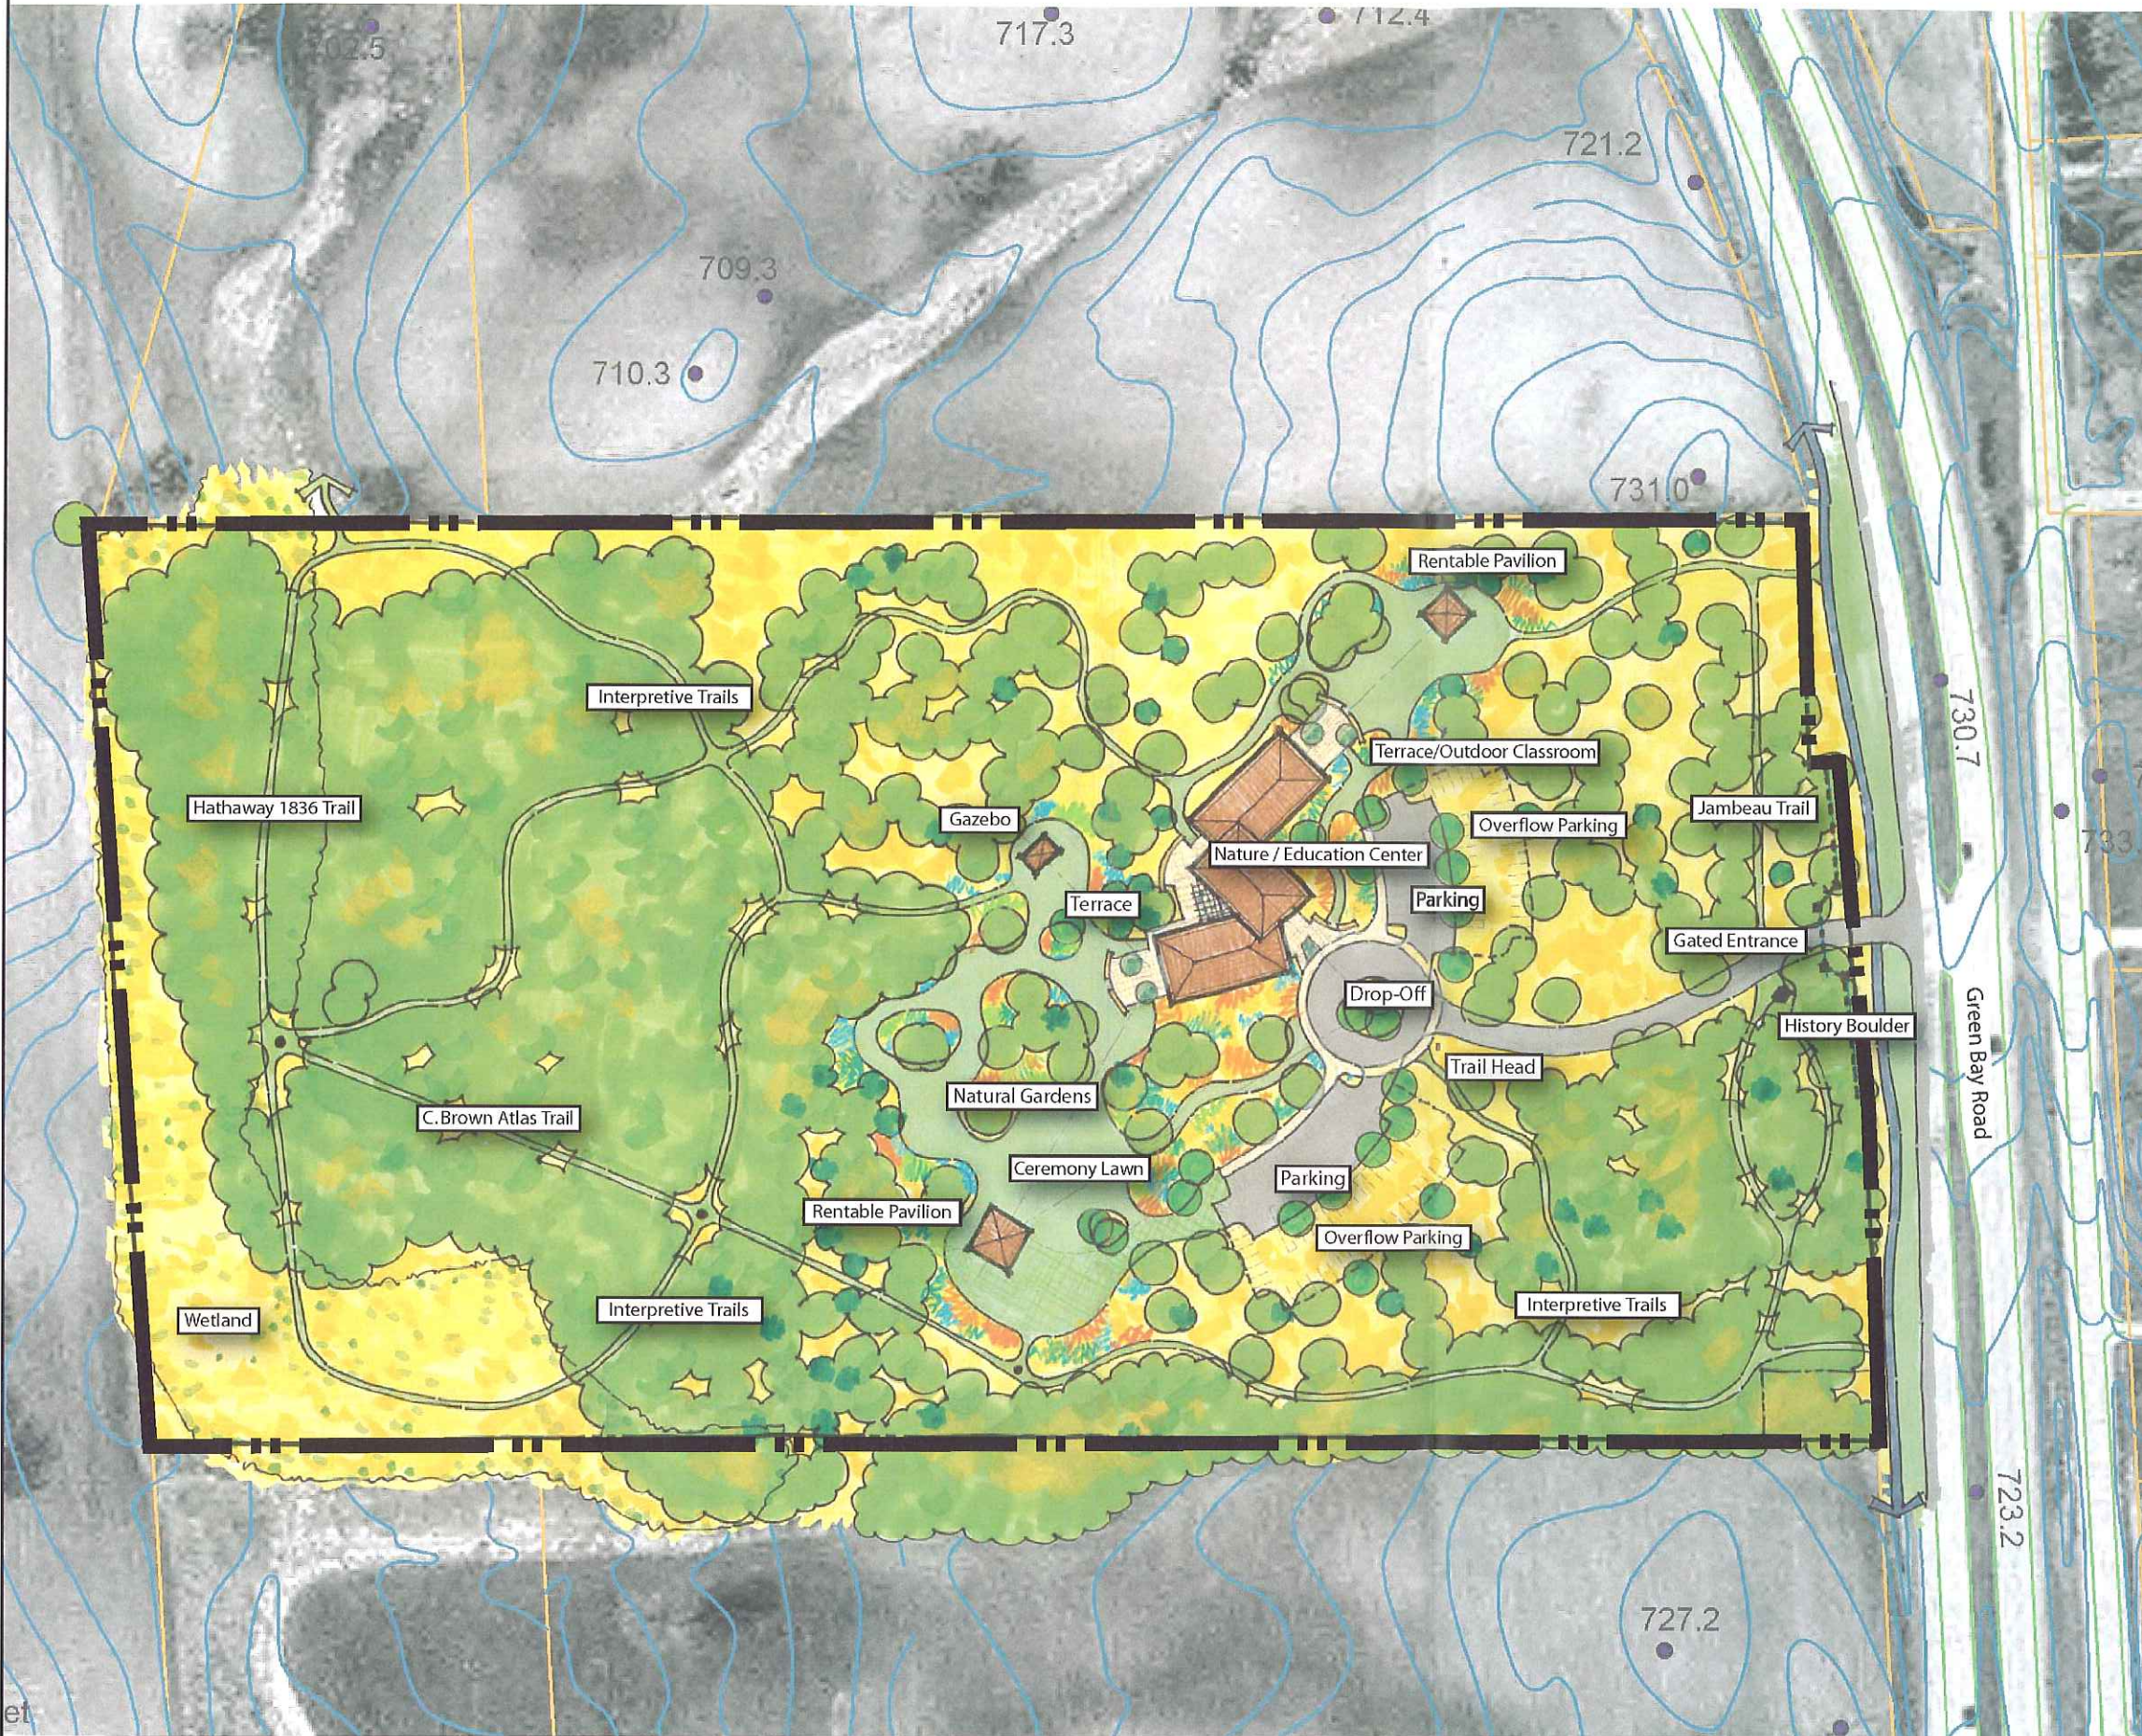

January 10, 2006

26.9 Total Acres

Momper's Woods Park Concept Plan

Village of
Pleasant Prairie, WI
2006 Park and Open Space Plan

Map 10